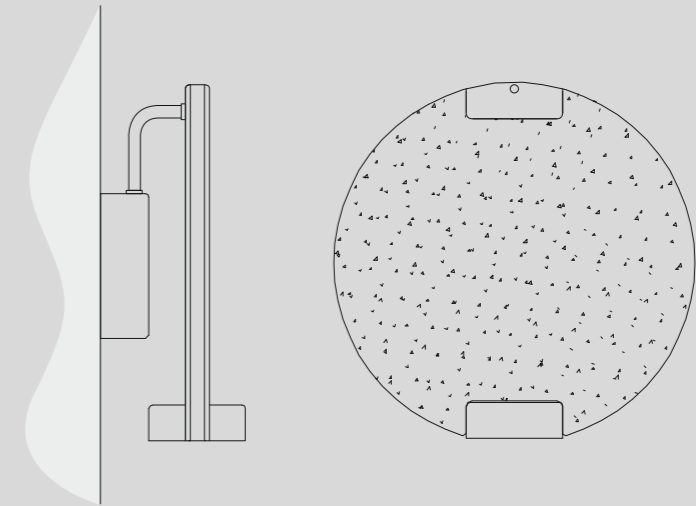

HORO A

design by Pierre Gonallons

Grazie per aver scelto una creazione MASIERO.

Da oltre 30 anni i nostri artigiani della luce curano ogni singolo pezzo, dalla progettazione alla realizzazione, con professionalità e passione. Il risultato è un prezioso oggetto d'arte di grande eleganza ed assoluta esclusività.

Eventuali piccole imperfezioni sono dovute alla lavorazione esclusivamente artigianale che rappresenta la peculiarità di questa creazione unica ed irripetibile.

Thank you for having chosen a MASIERO creation.

For over 30 years our artists of light have taken care of every single piece, from design to production, with expertise and passion. The result is a valuable piece of art of great elegance and absolute exclusivity.

Any possible imperfections are due to the only handmade processing and are the peculiarity of this unique object.

Wir danken Ihnen für die Wahl eines MASIERO Schöpfung.

Seit über 30 Jahren kümmern sich unsere Lichts-Künstler um jedes einzelne Stück, vom Design bis zur Produktion, mit Kompetenz und Leidenschaft.

Das Ergebnis ist ein wertvolles Kunstwerk mit großer Eleganz und absolute Exklusivität.

Die Handverarbeitung kann leichte Ungenauigkeiten und Veränderungen hervorgerufen: dabei handelt es sich um Vorzüge als um Fehler, da sie Zeugen der handwerklichen, manuellen Verarbeitung sind.

Merci d'avoir choisi une création MASIERO.

Depuis 30 ans, nos artisans prennent soin de chaque détail avec passion et professionnalisme, de la phase de projet à la phase de réalisation. Le résultat est un objet d'art précieux, d'une extrême élégance, et un produit exclusif.

Les éventuelles petites imperfections que vous pourriez constater, sont dues à ce travail artisanal, qui constitue la particularité de ces créations uniques.

Gracias para haber elegido una creación MASIERO.

Durante más de 30 años nuestros artesanos de la luz cuidan cada pieza, desde el diseño hasta la producción, con profesionalidad y pasión. El resultado es un precioso objeto de arte de gran elegancia y absoluta exclusividad. Eventuales pequeñas imperfecciones son debidas a la elaboración exclusivamente artesanal que representa la peculiaridad de esta creación única e irrepitible.

Спасибо за выбор продукции MASIERO.

Более 30 лет наши художники заботятся о каждой модели, от разработки до реализации, с профессионализмом и страстью. В результате, все наши изделия являются уникальными произведениями искусства.

Любые небольшие различия или недостатки связаны с ремесленной обработкой и являются особенностью уникального изделия.

MASIERO