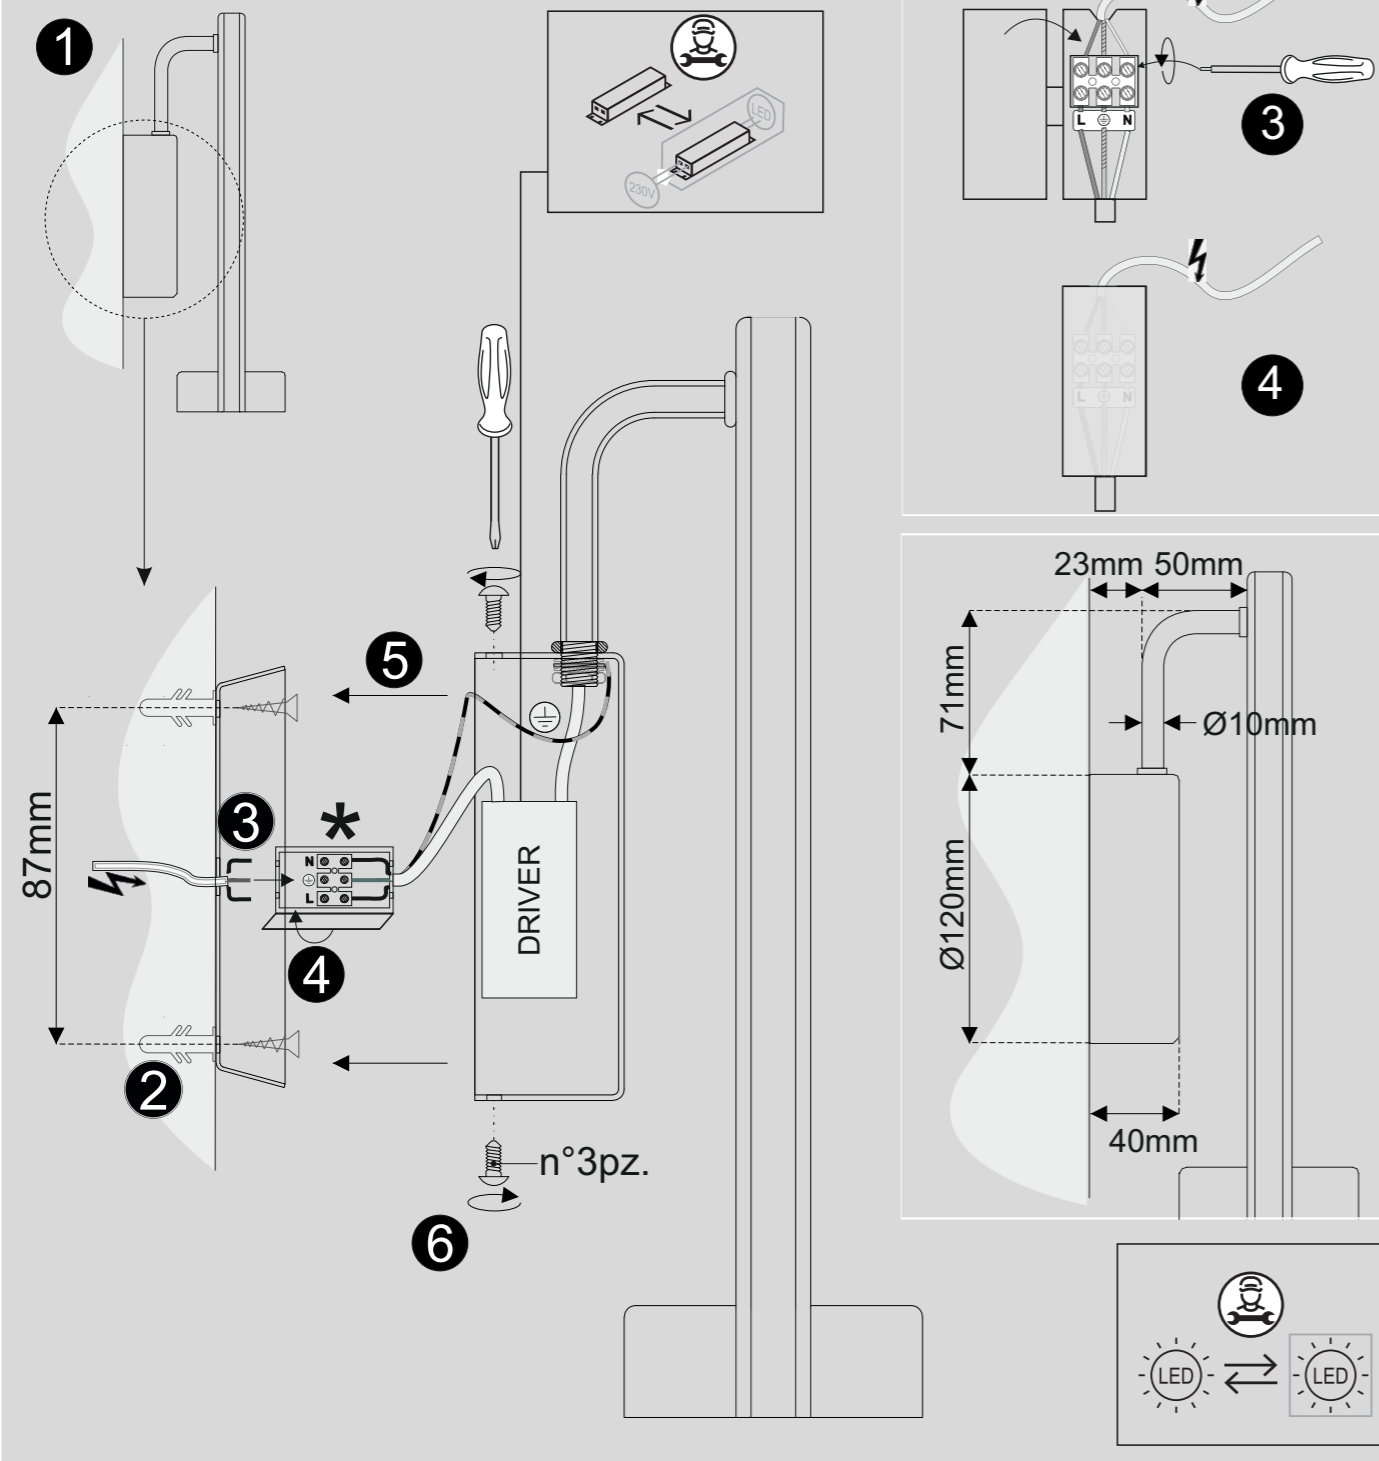

FIG.B

Questo prodotto contiene una sorgente luminosa di classe di efficienza energetica
This product contains a light source of energy efficiency class
Dieses Produkt enthält eine Lichtquelle der Energieeffizienzklasse
Ce produit contient une source lumineuse de classe d'efficacité énergétique
Este producto contiene una fuente luminosa de clase de eficiencia energética
Этот артикул содержит источник света высокого класса энергоэффективности.

LED x 14,4W
3000K CRI 95
220-240V ~ 50/60Hz
INCLUSO
INCLUDED

MASIERO s.r.l.
Art. HORO A
LED x 14,4W 3000K
220-240V ~ 50/60Hz
MADE IN ITALY
CE

Rev.01 - 05 2022

UNI EN ISO 9001:2015
UNI EN ISO 14001:2015

Masiero s.r.l., via Peschiere, 53
31032 Casale sul Sile, Treviso, Italy
info@masierogroup.com